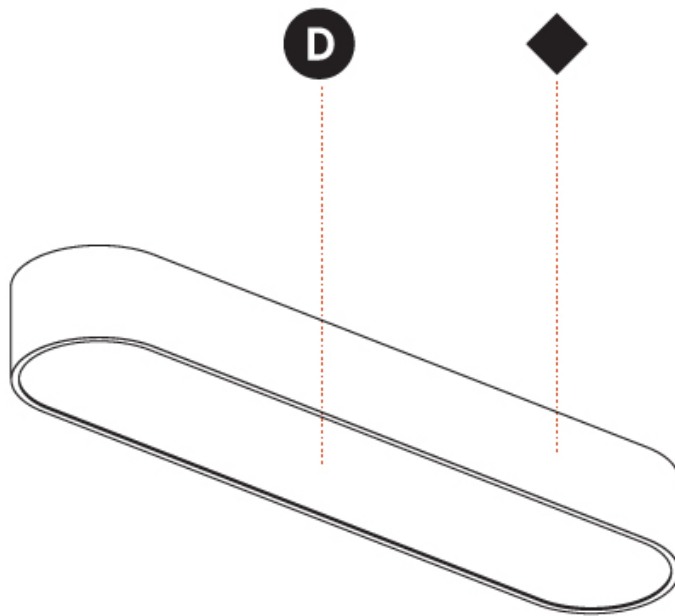

A32968-

PROJECT	_____
TYPE	_____
SPECIFIER	_____
QUANTITY	_____
DATE	_____