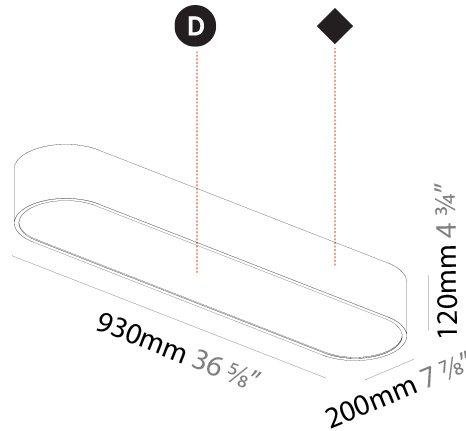

GENERAL

Series: Smoothy
Subseries: Smoothline
Brand: Prolicht
Division: Architectural
Mounting Type: Surface
Mounting Location: Ceiling
Subcategory: Ambient

PHYSICAL

Shape: Oval
Length (mm): 930
Length (in): 36 ⁵/₈
Width (mm): 200
Width (in): 7 ⁷/₈
Height (mm): 120
Height (in): 4 ³/₄
Light Distribution: Direct
Weight (kg): 5.108
Weight (lbs): 11.24
Diffuser: [PMMA - Opal or Micro-Prism](#)
Fixture Finish: [SSR / BKV / CWI / CRY / HAB / LAG / UFT / ITA / RUA / RUR / MIC / FTG / MYG / TWT / LOD / PUS / FRO / FUP / KIA / POP / BLS / SPG / MEY / GOH / GUM / CHC / COM / ABZ / JAG / OBR / MOS / ROR](#)
Fixture Material: [Extruded Aluminum / Steel](#)

ELECTRICAL

Lamp Type: LED (Zhaga Standard)
Input Wattage (W): 31.5
Total Output Wattage (W): 27
Dimming: [Tri-Mode (Non-Dimming and Phase Dimming (120Vac only) and 0-10V Dimming)](#)
Driver Included: Yes
Driver Location: Integrated
Driver Type: Constant Current - Universal
Driver Class: Class 2
Input Voltage (V): 120 - 277
Constant Current (MA): 500

LED

[Color Temperature (°K): 3000 / 3500 / 4000](#)
Max. Delivered Lumen (lm): 2190 / 2362 / 2410
CRI: >80 CRI
Lamp Life (hrs): 50000

OPTICAL

RATINGS AND CERTIFICATIONS

Certified By: Certified for North American Standards
IP rating: IP20

PROJECT
TYPE
SPECIFIER
QUANTITY
DATE