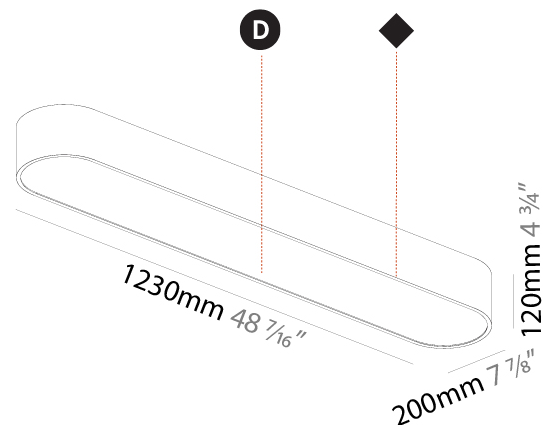

1. To build a product code in our configurator select the specify button on the base model # product page
2. To build a manual product code on this datasheet choose from the options listed below in blue font and add the suffix to the base model #

GENERAL

Series: Smoothy
Subseries: Smoothline
Brand: Prolicht
Division: Architectural
Mounting Type: Surface
Mounting Location: Ceiling
Subcategory: Ambient

PHYSICAL

Shape: Oval
Length (mm): 1230
Length (in): 48 7/16
Width (mm): 200
Width (in): 7 7/8
Height (mm): 120
Height (in): 4 3/4
Light Distribution: Direct
Diffuser: PMMA - Opal or Micro-Prism
Fixture Finish: SSR / BKV / CWI / CRY / HAB / LAG / UFT / ITA / RUA / RUR / MIC / FTG / MYG / TWT / LOD / PUS / FRO / FUP / KIA / POP / BLS / SPG / MEY / GOH / GUM / CHC / COM / ABZ / JAG / OBR / MOS / ROR
Fixture Material: Extruded Aluminum / Steel

ELECTRICAL

Lamp Type: LED (Zhaga Standard)
Input Wattage (W): 42
Total Output Wattage (W): 36
Dimming: Tri-Mode (Non-Dimming and Phase Dimming (120Vac only) and 0-10V Dimming)
Driver Included: Yes
Driver Location: Integrated
Driver Type: Constant Current - Universal
Driver Class: Class 1
Input Voltage (V): 120 - 277
Constant Current (MA): 500

LED

Color Temperature (°K): 3000 / 3500 / 4000
Max. Delivered Lumen (lm): 2920 / 3146 / 3210
CRI: >80 CRI
Lamp Life (hrs): 50000

OPTICAL

RATINGS AND CERTIFICATIONS

Certified By: Certified for North American Standards
IP rating: IP20