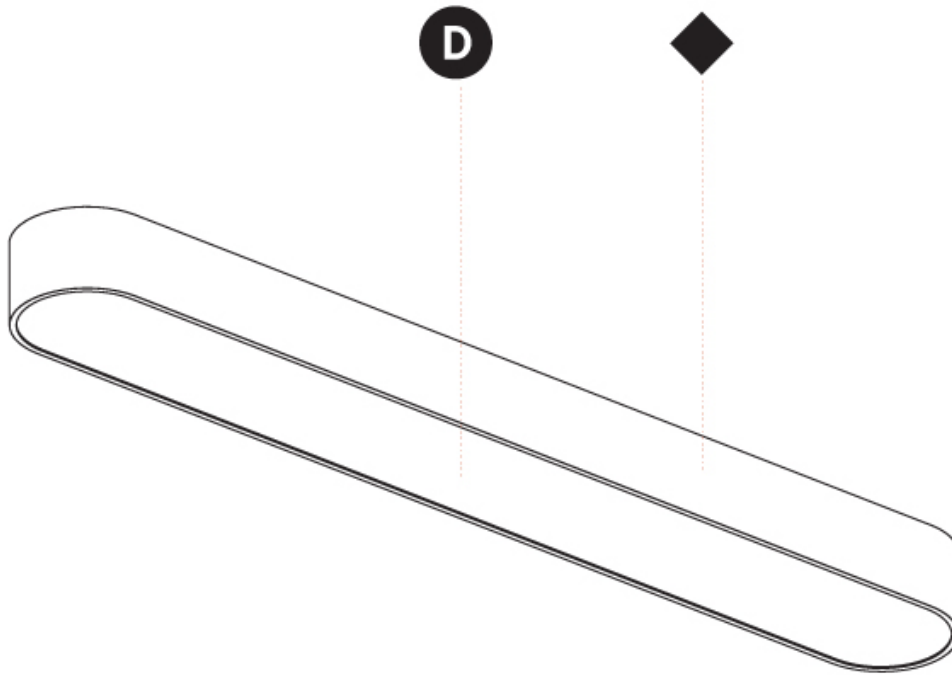

SMOOTHLINE SURFACE

A32972-

PROJECT

TYPE

SPECIFIER

QUANTITY

DATE

SMOOTHY COLOR FINISH CHART